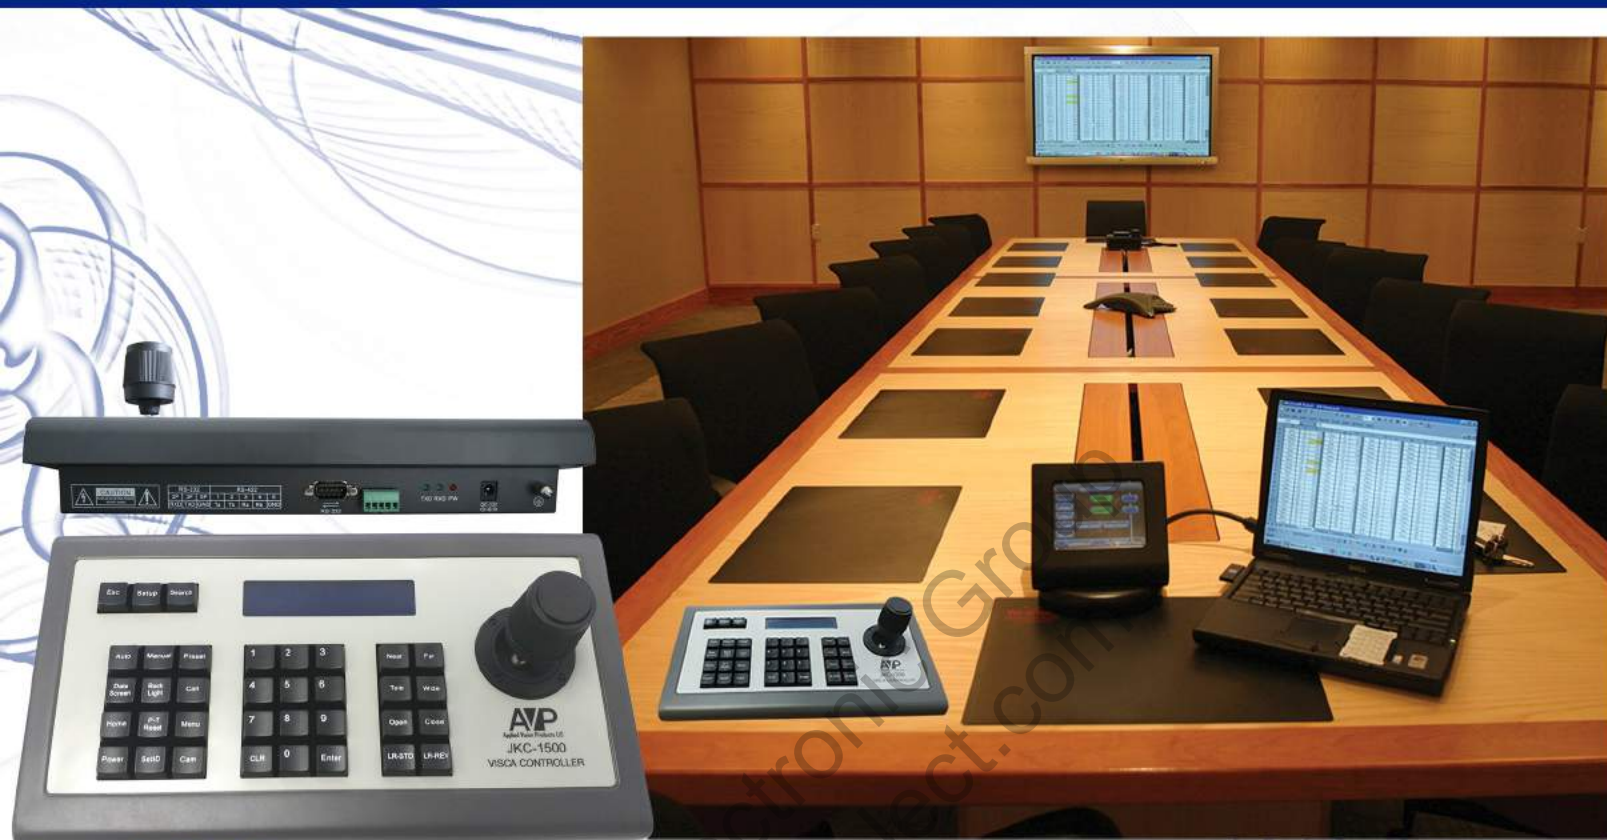

AVP-JKC-1500

VISCA Controller

Features:

Joystick Keyboard controller for Sony VISCA compatible cameras: such as Sony EVI, SRG, and FCB series models. Easily control many camera functions using the joystick and keys, as well as the On Screen Display menu of applicable cameras. This product is a convenient alternative to Sony RM-BR300.

- Sony VISCA compatible: EVI, FCB, & SRG series cameras
- RS232C communication (DB9 Male, 9600bps)
- RS422 communication (terminal block, 9600bps)
- Pan / Tilt / Zoom / Focus / BLC control
- Pan / Tilt / Zoom speed varies by joystick position
- 26 programmable camera presets
- Control up to 7 daisy-chained cameras
- LCD Display (backlit)
- Power: 110VAC Input adapter included
- RS232 (DB9 to 8pin mini DIN) cable included
- Dimensions: 32 x 18 x 10.5cm (with joystick height included)